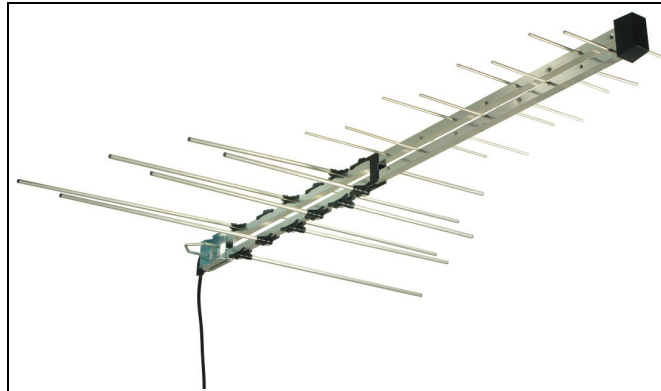

Sky Blue Antenna

www.skyblueantenna.com