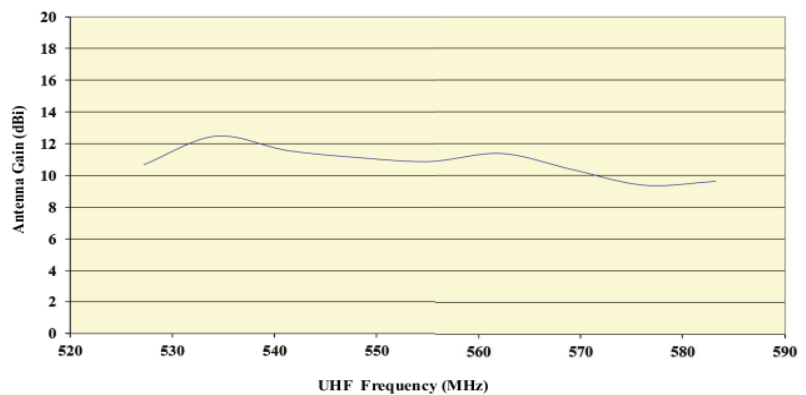

ACCESSORIES INCLUDED:

F connector rubber boot, V-block and U-bolt pre-assembled on antenna

Antenna Gain (dBi) vs. Frequency (MHz)